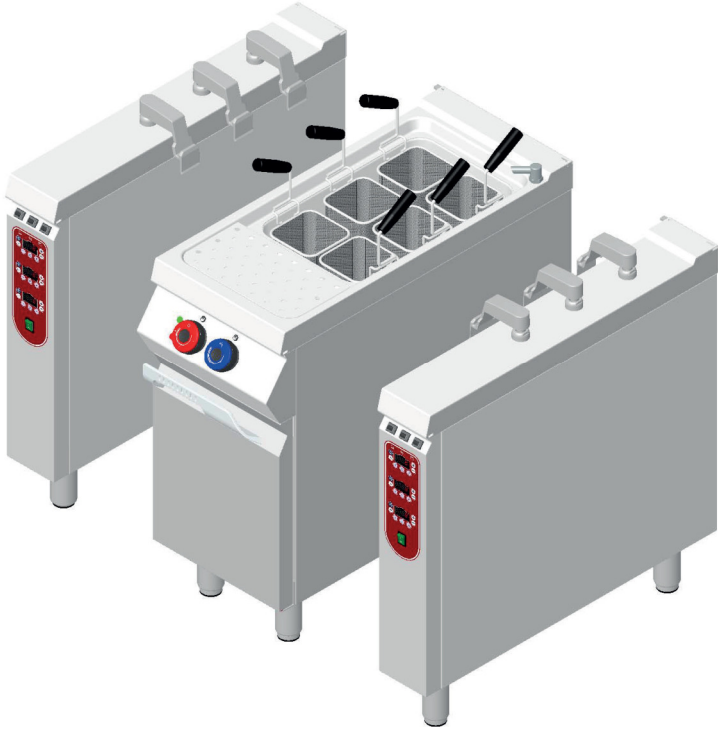

Autolift Module for Pasta Cookers

S

As shown: Two autolift module with (6) 1/6 baskets with one CPG1 pasta cooker config.

AUTOLIFT MODULE

Programmable basket lifter

Modello	Autolift 3	
External Dimensions inches		
Width		6
Depth		37
Height		36
N° Baskets	n°	3
Voltage		220-240~ 50-60 Hz
Electric power	kW	0,06
Max Current	A	0,1
Net weight	lbs	70