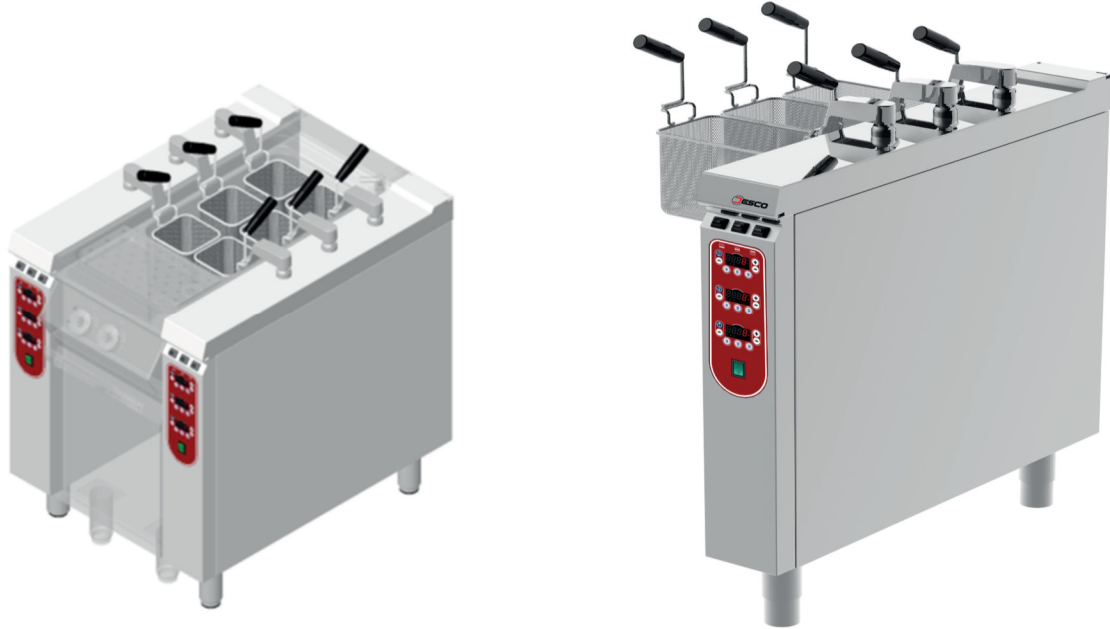

Autolift Module for Pasta Cookers

S

As shown: Two autolift module with (6) 1/6 baskets with one CPG1 pasta cooker config.

AUTOLIFT MODULE

Programmable basket lifter

Modello	Autolift 3	
External Dimensions inches		
Width		6
Depth		37
Height		36
N° Baskets	n°	3
Voltage		220-240~ 50-60 Hz
Electric power	kW	0,06
Max Current	A	0,1
Net weight	lbs	70